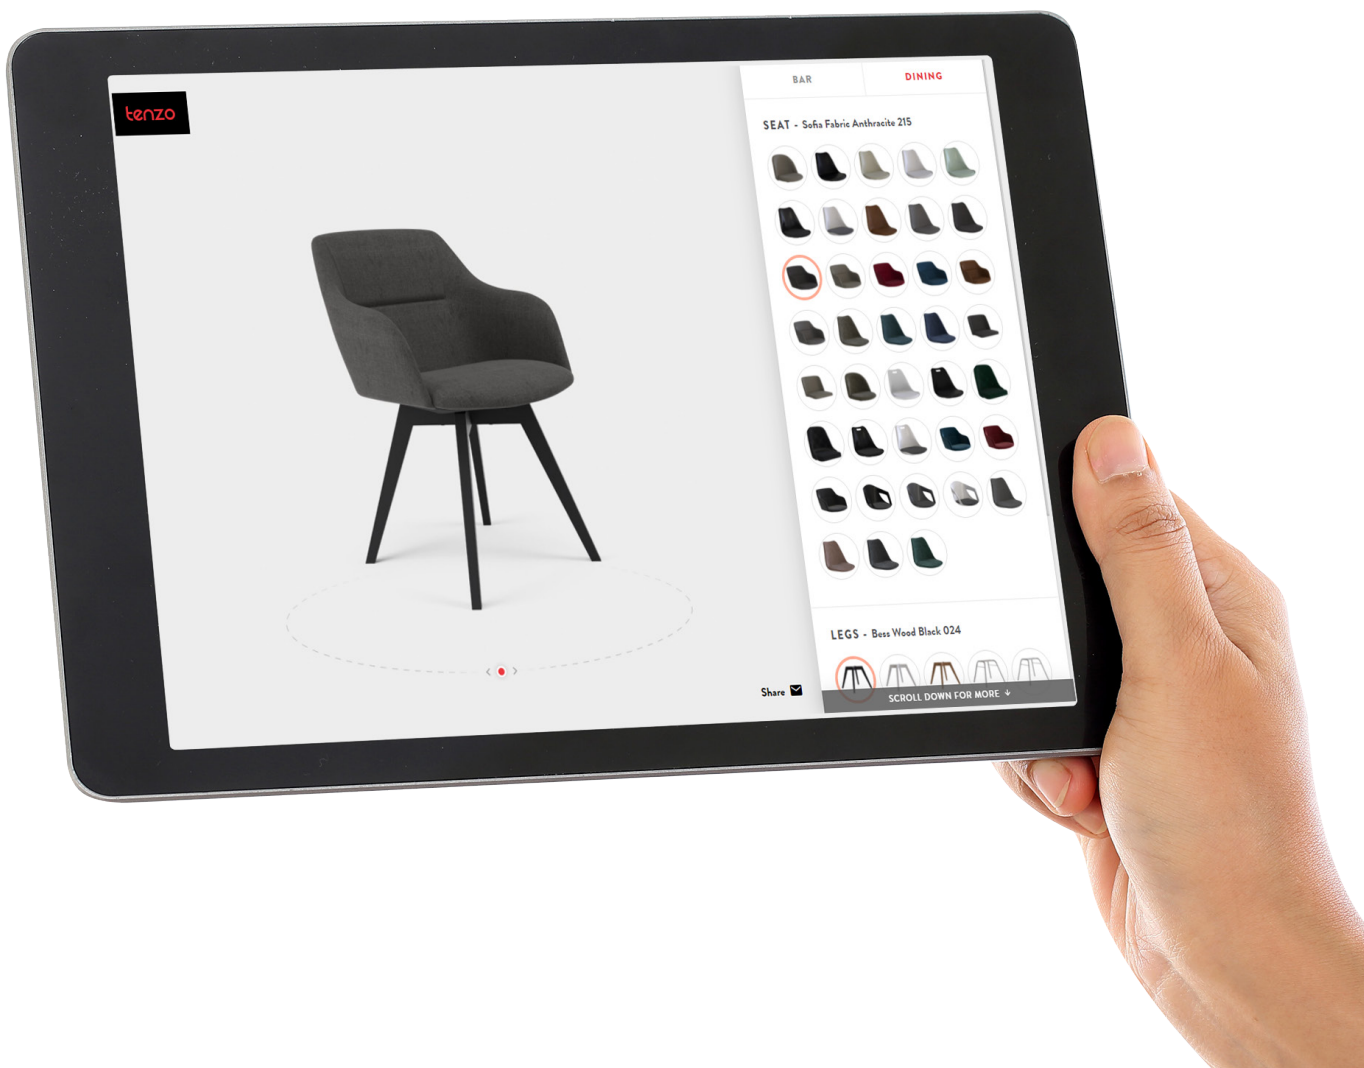

W:45 x D:45 x H:57 cm

Leg: Metal

Black
9339-824

2-p

Cpinn

H:2 cm

Swivel: Metal

2-p 9388-099

10-p 9389-099

Add our spinning plate
"Cpinn" and make your
chairs swivel.

C-BAR CONFIGURATOR

CREATING YOUR CHAIR HAS NEVER BEEN EASIER

Our C-bar range gives you endless possibilities. Use our C-bar configurator to find the perfect chair for you and your home - with many legs and even more seats there is a combination for every personality.