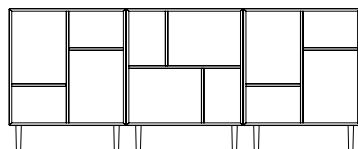

Doors and drawers: Lacquered chipboard and oak melamine chipboard.

Legs and knobs: Solid oiled oak.

Box: Felt fabric.

INFO

Maximum load: 10 kg evenly spread, max 5 kg/shelf.

Assembled.

WALL HUNG

FLOOR STANDING

Z

DESIGN BY:
Tenzo Design studio

1430 Cube

W:70 x D:32 x H:70 cm

White - 005

Fog grey - 009

Grey - 014

Black - 024