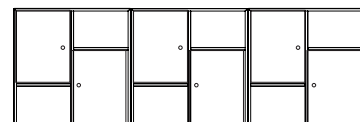

Doors and drawers: Lacquered chipboard and oak melamine chipboard.

Legs and knobs: Solid oiled oak.

Box: Felt fabric.

INFO

Maximum load: 10 kg evenly spread, max 5 kg/shelf.

Assembled.

WALL HUNG

FLOOR STANDING

Z

DESIGN BY:
Tenzo Design studio

1430 Cube

W:70 x D:32 x H:70 cm

White - 005

Fog grey - 009

Grey - 014

Black - 024