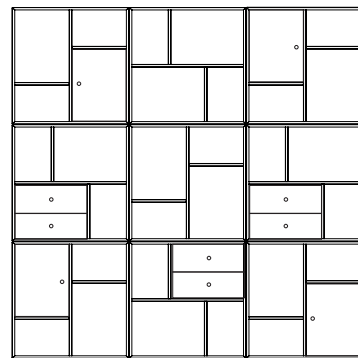

Design your wall

Z is a shelf module system with endless possibilities. Choose a stand-alone shelf, a full wall, or anything between. Add door and drawer inserts or boxes to fully complete your Z shelf and turn it in to a storage unit.

Multifunction

The Z cubes can be turned in two ways to create a nice pattern. The wall fittings (included) are adjustable to facilitate hanging the shelves side by side. The shelf also comes with four foot pads and can be placed on the floor. Oak coloured legs can be added as an extra accessory.

Doors and drawers: Lacquered chipboard and oak melamine chipboard.

Legs and knobs: Solid oiled oak.

Box: Felt fabric.

INFO

Maximum load: 10 kg evenly spread, max 5 kg/shelf.

Assembled.

WALL HUNG

FLOOR STANDING

Z

DESIGN BY:
Tenzo Design studio

1430 Cube

W:70 x D:32 x H:70 cm

White - 005

Fog grey - 009

Grey - 014

Black - 024